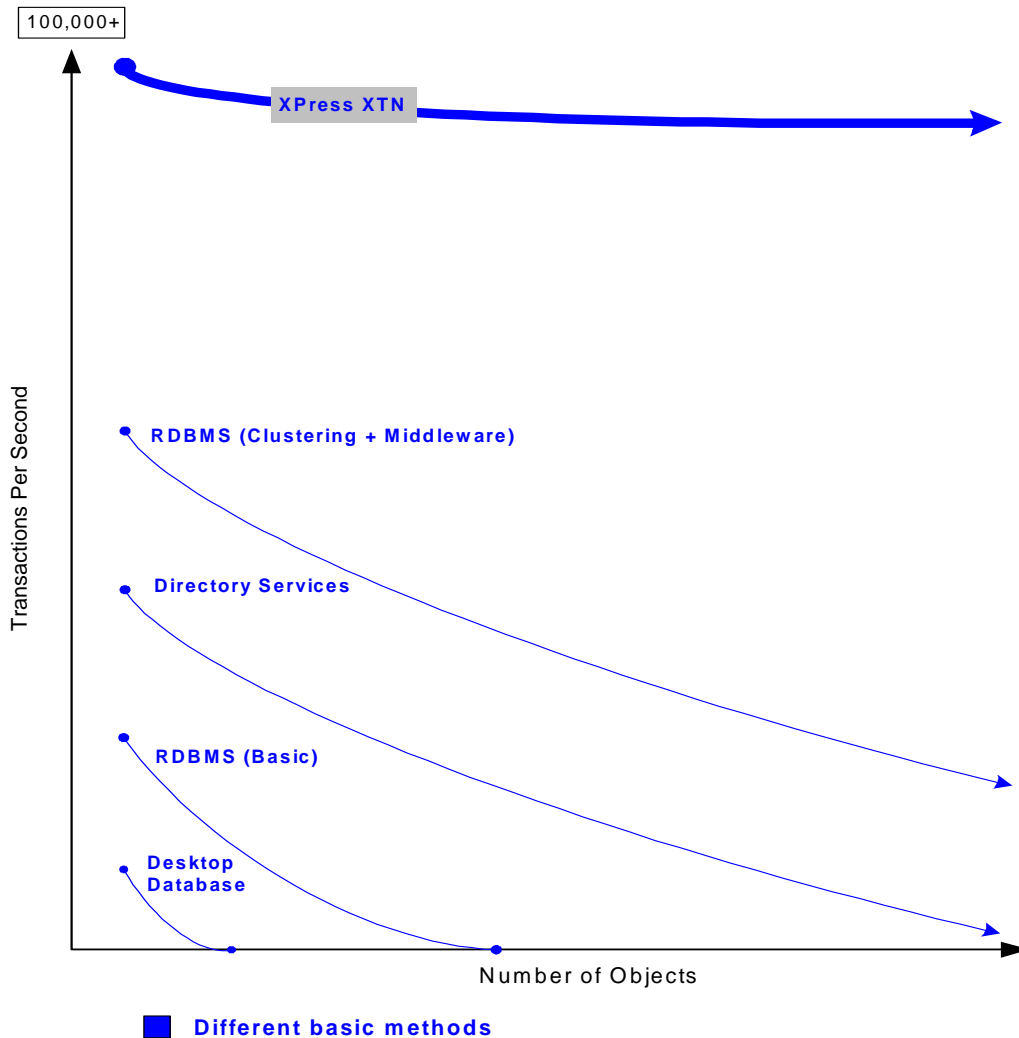

Relative Performance

Econnectix XPress XTN for Telecommunications is built for applications that benefit from high transaction rates, high-availability, and the choice of the fastest persistent storage available. No other database technology has competitive performance. Built on top of XPress XTN, solutions can manage network applications at wire-speed, to get more performance out of existing hardware and to lower the bottom-line in new purchases, while providing unparalleled network-wide data management capabilities.

... the net-worked database