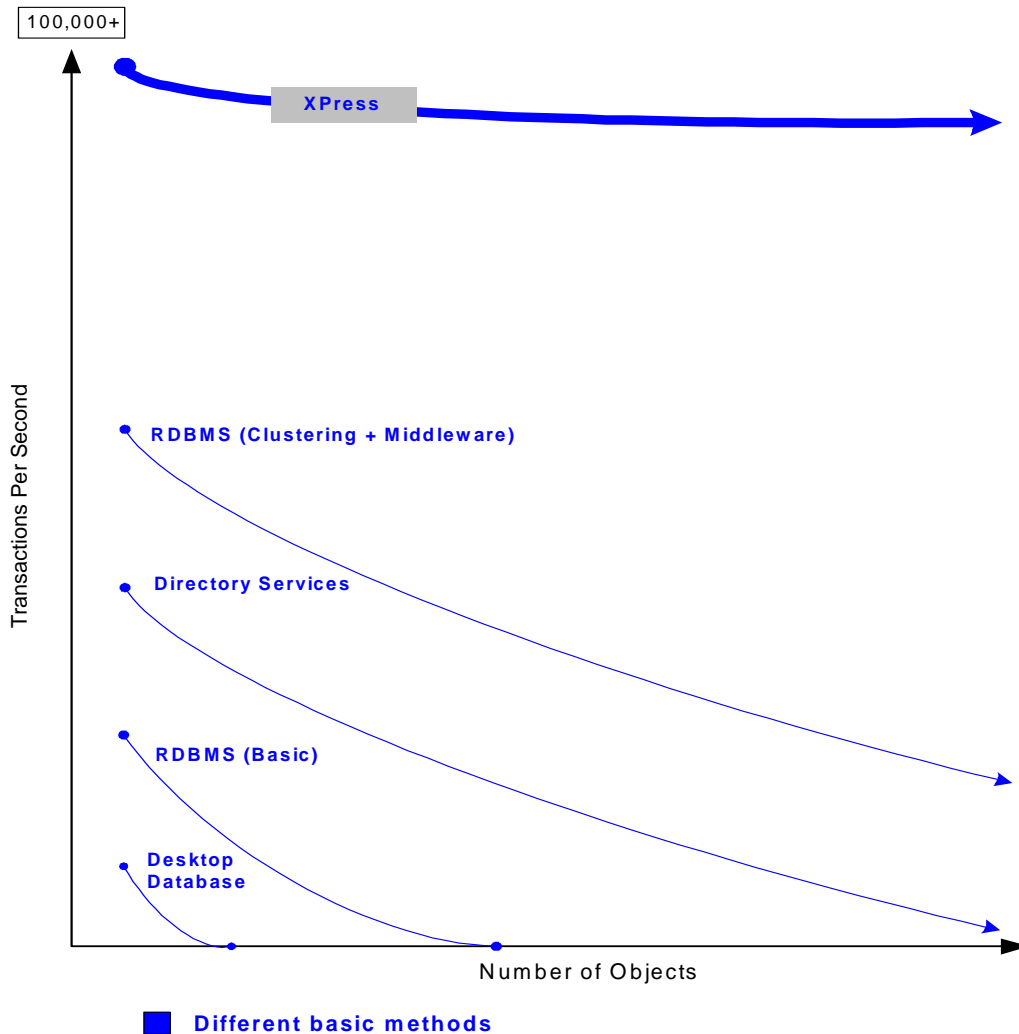

XPress Association Database

... the net-worked database

Relative Performance

The Econnectix XPress Association Database is built for applications that benefit from high transaction rates, high-availability, and the choice of the fastest persistent storage available. No other database technology has competitive performance. Built on top of XPress, solutions can manage network applications at wire-speed, getting more performance out of existing hardware and lower the bottom-line in new purchases, while providing unparalleled network-wide data management capabilities.